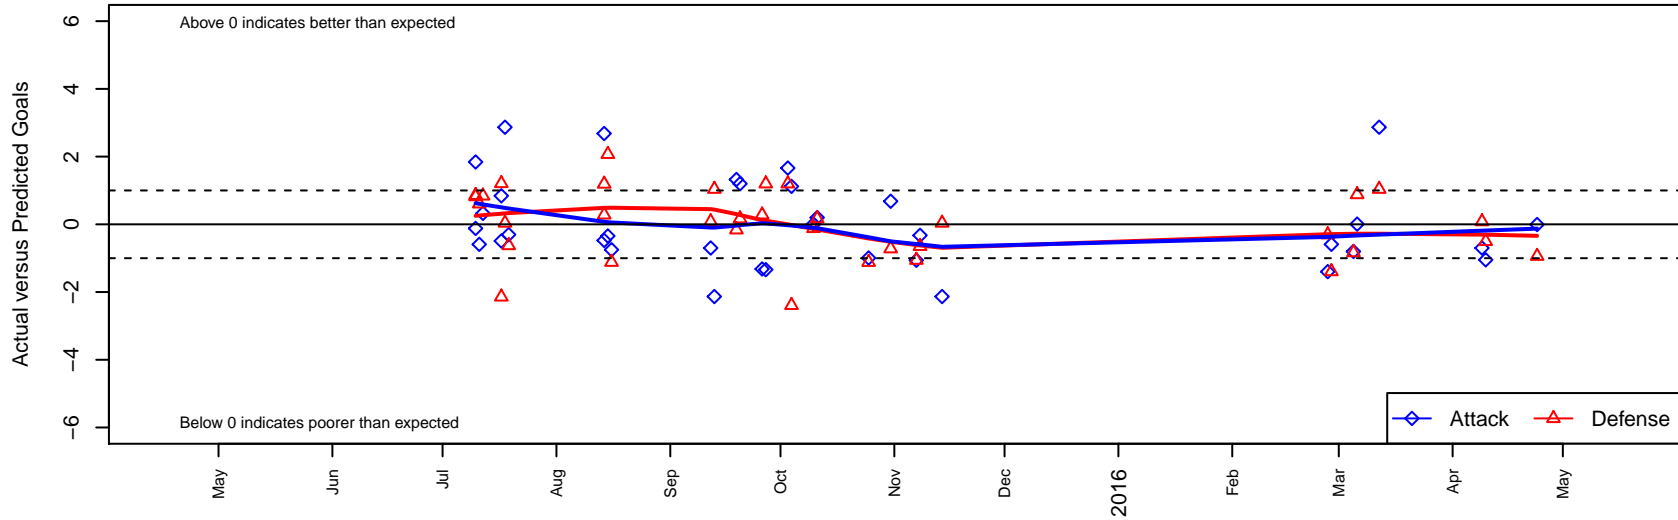

Westside Timbers Mundial TS G03

Westside Timbers
 Beaverton, OR
 G03 total strength=341
 attack=0.22 defense=0.19
 fall league = PTT G03 Div 2 White
 spr league = Spr OYS G03 Div 2 White

alt names used:
 WT G03 Mundial TS
 WT G03 Mundial TS
 Westside Timbers G03 Mundial TS
 WESTSIDE TIMBERSWT G03 MUNDIAL TS
 Westside Timbers G03 Mundial TS
 Westside Timbers G03 Mundial TS

Venues played:
 2015 PCU Summer Classic U12 Bronze
 2015 Beaverton Cup GU12 Silver
 2015 Mt Hood Challenge U12
 2015 PTT G03 Division 2 White
 2015 OYS Founders Cup G03
 2015 Spr OYS G03 Division 2 White

Westside Timbers Mundial TS G03
 Dots are actual minus expected GF (blue circles) and GA (red triangles).
 Blue line is smoothed change in attack strength. Red is smoothed change in defense strength.

**attack and defense variance (black dot)
relative to other teams
and top 10 in region**