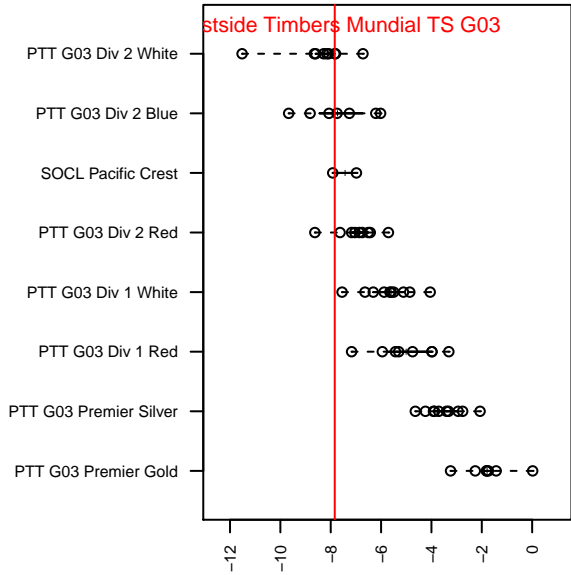

**attack and defense rating
relative to others at age
and all opponents in last 13 months**